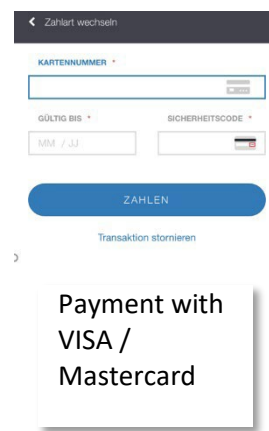

# QR-Charge Brezelkönig Gift Cards

## I. Scan the QR code on the back of the card

Scan the QR code on the back of your Brezelkönig gift card with your mobile phone camera or a QR scanning app (this can be downloaded for free from your app store).

## 2. Charge card

Click on the button "Charge card now".

**Note:** Both an empty card can be loaded and a recharge can be made.

1. Enter the desired charge amount in the field provided.
2. Now enter an e-mail address. The recharge confirmation will be sent to this address automatically.
3. Click on "Pay online" now
4. Select your desired method of payment and the associated card information.