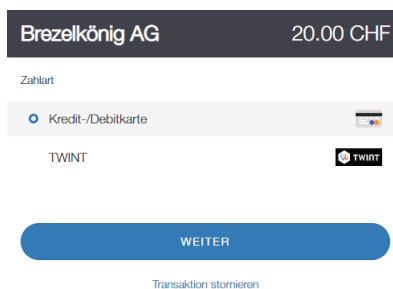

## I. Scan the QR code on the back of the card

Scan the QR code on the back of your Brezelkönig gift card with your mobile phone camera or a QR scanning app (this can be downloaded for free from your app store).

## 2. Charge card

Click on the button "Charge card now".

**Note:** Both an empty card can be loaded and a recharge can be made.

1. Enter the desired charge amount in the field provided.
2. Now enter an e-mail address. The recharge confirmation will be sent to this address automatically.
3. Click on "Pay online" now
4. Select your desired method of payment and the associated card information.