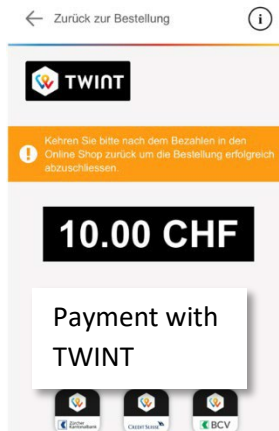

2. Charge card

Click on the button "Charge card now".

Note: Both an empty card can be loaded and a recharge can be made.

1. Enter the desired charge amount in the field provided.
2. Now enter an e-mail address. The recharge confirmation will be sent to this address automatically.
3. Click on "Pay online" now
4. Select your desired method of payment and the associated card information.